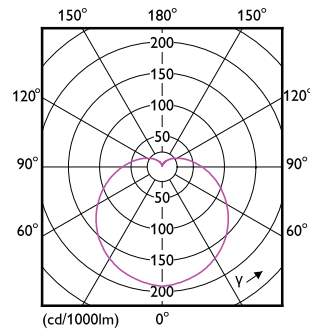

Product data

General Information	
Cap-Base	E27
Nominal lifetime	15,000 hour(s)
Switching Cycle	50,000
Lighting Technology	LED
Flux measurement reference	Sphere
Light Technical	
Color Code	830 [CCT of 3000K]
Beam Angle (Nom)	180 degree(s)
Luminous Flux	1,055 lm
Color Designation	White (WH)
Luminous Efficacy (rated) (Nom)	105 lm/W
Correlated Color Temperature (Nom)	3000 K
Color Consistency	<6
Color rendering index (CRI)	80
LLMF At End Of Nominal Lifetime (Nom)	70 %
Flickering value (PstLM) - Flickering value as per EN 61000-3-3	1
Stroboscopic effect visibility measure (SVM)	0.4

Application Conditions

can it be used in closed luminaires	No
-------------------------------------	----

Product Data

Order product name	CorePro LEDbulb ND 10-75W A60 E27 830
Full product name	CorePro LEDbulb ND 10-75W A60 E27 830
Full product code	872016916915900
Order code	16915900
Material Nr. (12NC)	929003607508
Net Weight (Piece)	0.034 kg
EAN/UPC - Product/Case	8720169169159
Numerator - Packs per outer box	10
EAN/UPC - Case	8720169169166

Dimensional drawing

Product	D	C
CorePro LEDbulb ND 10-75W A60 E27 830	60 mm	108 mm

Photometric data

Spectral Power Distribution Colour - CorePro LEDbulb ND 10-75W A60 E27 830

Light Distribution Diagram - CorePro LEDbulb ND 10-75W A60 E27 830

CorePro Plastic LEDbulbs

Photometric data

General uniform lighting - CorePro LEDbulb ND 10-75W A60 E27 830

Lifetime

Life Expectancy Diagram

Lumen Maintenance Diagram - CorePro LEDbulb ND 10-75W A60 E27 830