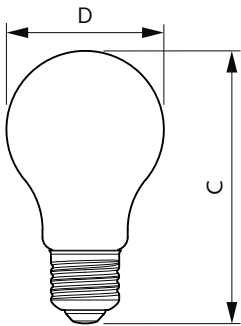

Product data

General Information	
Cap-Base	E27
Nominal lifetime	15,000 hour(s)
Switching Cycle	50,000
Lighting Technology	LED
Flux measurement reference	Sphere
Light Technical	
Color Code	830 [CCT of 3000K]
Beam Angle (Nom)	180 degree(s)
Luminous Flux	1,055 lm
Color Designation	White (WH)
Luminous Efficacy (rated) (Nom)	105 lm/W
Correlated Color Temperature (Nom)	3000 K
Color Consistency	<6
Color rendering index (CRI)	80
LLMF At End Of Nominal Lifetime (Nom)	70 %
Flickering value (PstLM) - Flickering value as per EN 61000-3-3	1
Stroboscopic effect visibility measure (SVM)	0.4

Application Conditions

can it be used in closed luminaires	No
-------------------------------------	----

Product Data

Order product name	CorePro LEDbulb ND 10-75W A60 E27 830
Full product name	CorePro LEDbulb ND 10-75W A60 E27 830
Full product code	872016916915900
Order code	16915900
Material Nr. (12NC)	929003607508
Net Weight (Piece)	0.034 kg
EAN/UPC - Product/Case	8720169169159
Numerator - Packs per outer box	10
EAN/UPC - Case	8720169169166

Dimensional drawing

Product	D	C
CorePro LEDbulb ND 10-75W A60 E27 830	60 mm	108 mm

Photometric data

Spectral Power Distribution Colour - CorePro LEDbulb ND 10-75W A60 E27 830

Light Distribution Diagram - CorePro LEDbulb ND 10-75W A60 E27 830