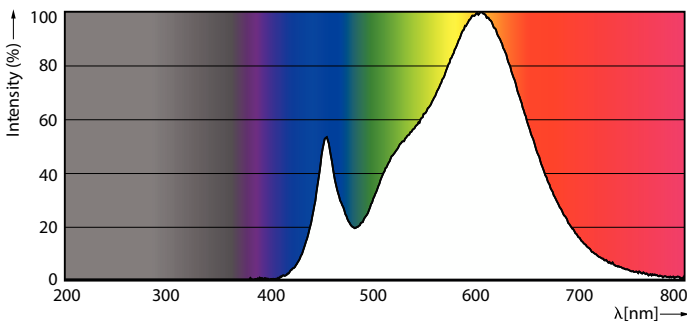

Product data

General Information	
Cap-Base	E27
Nominal lifetime	15,000 hour(s)
Switching Cycle	50,000
Lighting Technology	LED
Flux measurement reference	Sphere
Light Technical	
Color Code	830 [CCT of 3000K]
Beam Angle (Nom)	180 degree(s)
Luminous Flux	1,055 lm
Color Designation	White (WH)
Luminous Efficacy (rated) (Nom)	105 lm/W
Correlated Color Temperature (Nom)	3000 K
Color Consistency	<6
Color rendering index (CRI)	80
LLMF At End Of Nominal Lifetime (Nom)	70 %
Flickering value (PstLM) - Flickering value as per EN 61000-3-3	1
Stroboscopic effect visibility measure (SVM)	0.4

CorePro Plastic LEDbulbs

Mechanical and Housing

Bulb Finish	Frosted
Bulb Material	Plastic
Bulb Shape	A60

Approval and Application

Energy Efficiency Class	F
Energy Consumption kWh/1000 h	10 kWh
EPREL Registration Number	1365426
CE mark	Yes
EU RoHS compliant	Yes
EyeComfort	Yes

Application Conditions

can it be used in closed luminaires	No
-------------------------------------	----

Product Data

Order product name	CorePro LEDbulb ND 10-75W A60 E27 830
Full product name	CorePro LEDbulb ND 10-75W A60 E27 830
Full product code	872016916915900
Order code	16915900
Material Nr. (12NC)	929003607508
Net Weight (Piece)	0.034 kg
EAN/UPC - Product/Case	8720169169159
Numerator - Packs per outer box	10
EAN/UPC - Case	8720169169166

Dimensional drawing

Product	D	C
CorePro LEDbulb ND 10-75W A60 E27 830	60 mm	108 mm

Photometric data

Spectral Power Distribution Colour - CorePro LEDbulb ND 10-75W A60 E27 830

Light Distribution Diagram - CorePro LEDbulb ND 10-75W A60 E27 830